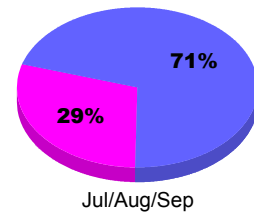

Club Results 2012-2013

Goal, New, Dropped, Gain/Loss

MEMBERSHIP

**Membership Results
2012-2013**

**Membership
2011-2012**

Month	Net Memb Goal	Actual New Memb	Actual Dropped Memb	Gain/Loss of Memb	Gain/Loss of Memb
Jul/Aug/Sep	-25	42	-71	-29	-27
Totals	-25	42	-71	-29	-27

Membership Results 2012-2013

Goal, New, Dropped, Gain/Loss

Comparison of Club Gain/Loss

Current Year Compared to the Previous Year

Comparison of Membership Gain/Loss

Current Year Compared to the Previous Year

YTD Status Quo Clubs 2012-2013

Status Quo Clubs Compared to Status Quo Members

Gender Comparison 2012-2013

Male Female