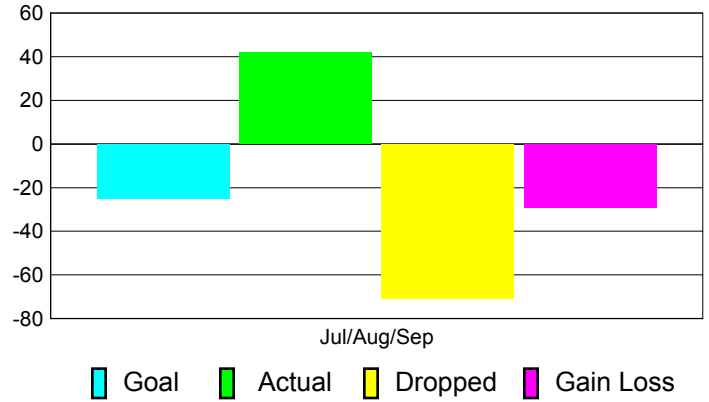

Club Results 2012-2013

Goal, New, Dropped, Gain/Loss

MEMBERSHIP

**Membership Results
2012-2013**

**Membership
2011-2012**

Month	Net Memb Goal	Actual New Memb	Actual Dropped Memb	Gain/Loss of Memb	Gain/Loss of Memb
Jul/Aug/Sep	-25	42	-71	-29	-27
Totals	-25	42	-71	-29	-27

Membership Results 2012-2013

Goal, New, Dropped, Gain/Loss

Comparison of Club Gain/Loss

Current Year Compared to the Previous Year

Comparison of Membership Gain/Loss

Current Year Compared to the Previous Year